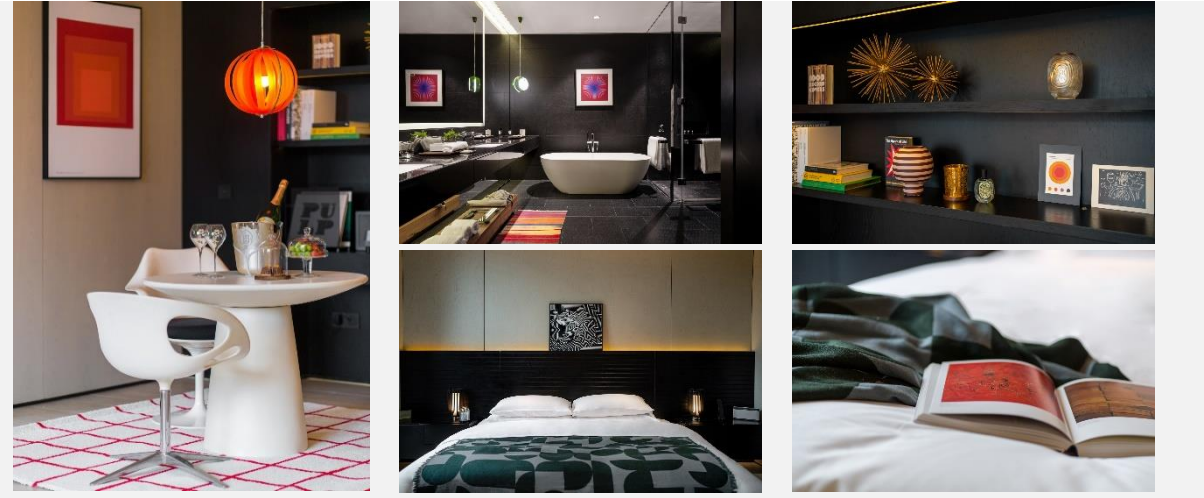

THE TEMPLE HOUSE
CHENGDU

---End---

About diptyque

Established in 1961, the French perfume house is world renowned for exceptional fragrance, the most beautiful scented candles and body and skincare that stimulates the senses for a luxurious experience.

About The Temple House

The Temple House is part of The House Collective and is located in the heart of Chengdu within the Sino-Ocean Taikoo Li, a bustling open plan shopping area. The 100-room House and its 42 serviced residences form an integral part of the city government's conservation project to preserve the surrounding heritage buildings next to the thousand-year-old Daci Temple. Elegant bamboo trees frame the House's entrance, which is set in a beautifully restored hundred-year-old Chinese courtyard built in the Qing Dynasty. Mi Xun houses the award-winning spa, which includes a pool and fitness centre, as well as the teahouse serving vegan Sichuan cuisine. The Temple House also offers a dynamic collection of outlets including The Temple Café – the all-day dining restaurant and French bistro, TIVANO – an authentic Italian restaurant, and Jing Bar – a lively bar featuring live DJs.

About Swire Hotels

Swire Hotels creates and manages distinctive hotels in Hong Kong, Mainland China and the United States under two brands, The House Collective and EAST, providing unscripted and authentic experiences for individually minded travellers who seek originality, style and personalised service.

The House Collective, a group of Houses each uniquely imagined and inspired by their locations, began with The Opposite House in Beijing, which opened in 2008, followed by The Upper House in Hong Kong, The Temple House in Chengdu and the latest addition, The Middle House in Shanghai, which opened in 2018. EAST, designed for today's go-getters, takes personal life balance to a whole new level and includes EAST Hong Kong, EAST Beijing and EAST Miami.

THE HOUSE COLLECTIVE